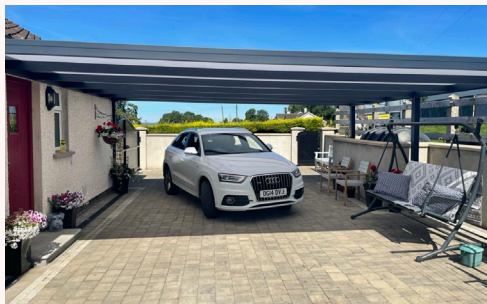

## CLASSIC NEBBIOLO

Lighter frame perfect for covering smaller areas or car ports!

Price includes - Polycarbonate roof (Opaque or clear), Gutters & Downpipes and VAT

SIZE: LENGTH X WIDTH

4m x 2.5m	£1,660
4m x 3m	£1,870
4m x 3.5m	£1,990
5m x 2.5m	£1,920
5m x 3m	£2,070
5m x 3.5m	£2,240
6m x 2.5m	£2,170
6m x 3m	£2,380
6m x 3.5m	£2,630